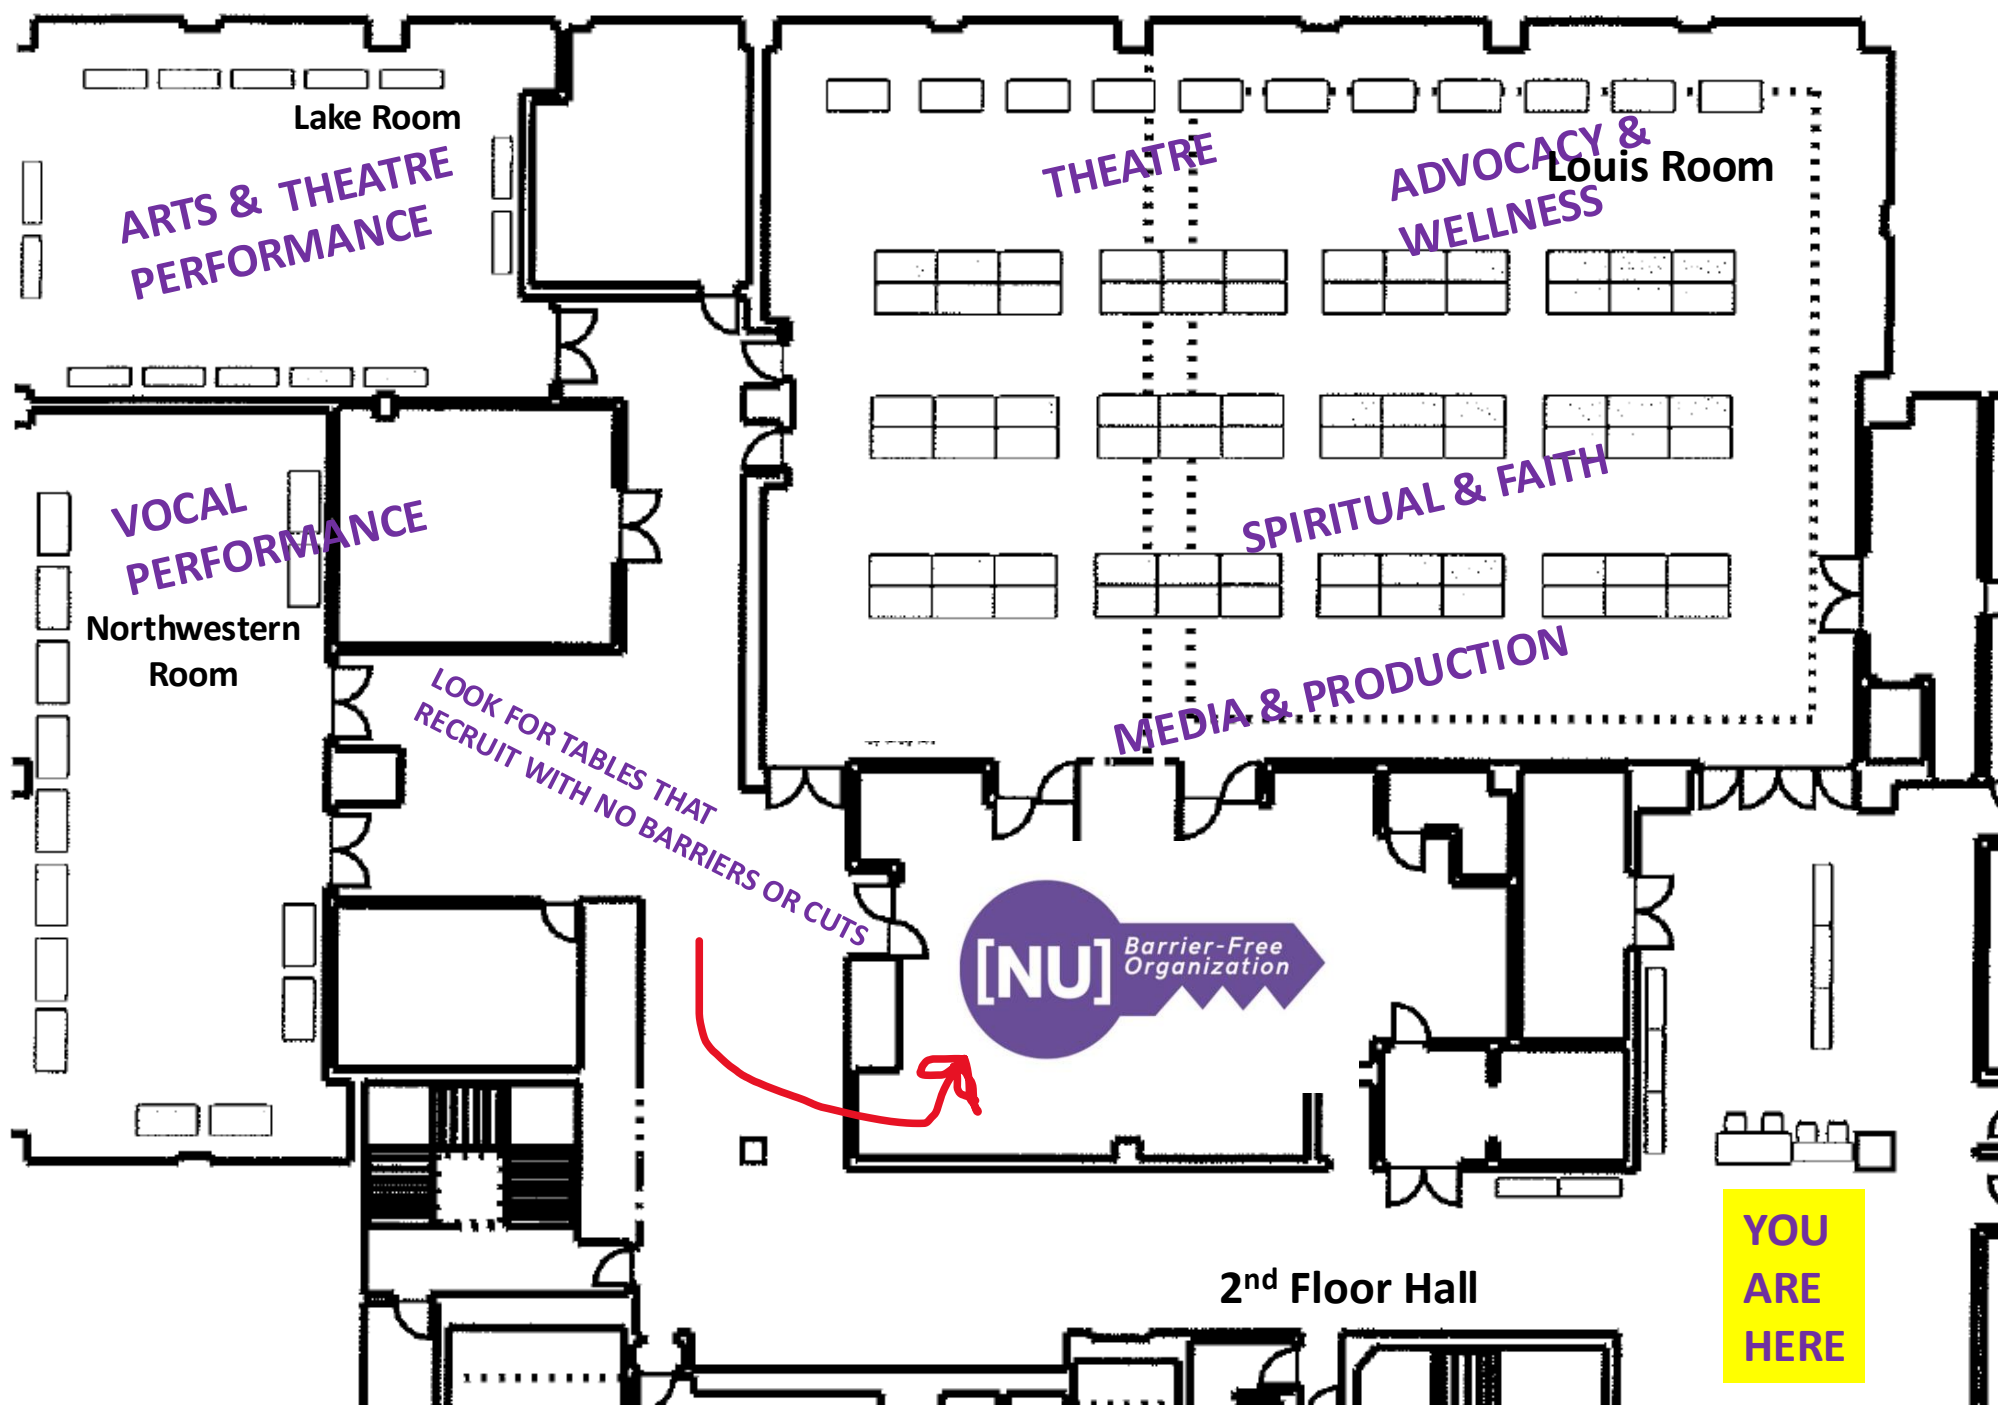

TUESDAY: DAY 1

130 ORGS ON THIS LEVEL
95 DOWN ON 1ST LEVEL

- 1ST LEVEL CATEGORIES:**
- DANCE (131-154)
 - SPORTS CLUBS (155-193)
 - PURPLE PREVIEW (194)
 - COMEDY (195-204)
 - PROG BOARDS & RECREATION: 205-225)

- WEDNESDAY:**
- CULTURAL, HERITAGE, AND IDENTITY FOCUSED
 - FRATERNITY/SORORITY
 - ACADEMIC & PRE-PROFESSIONAL
 - VOLUNTEER FOCUSED

Northwestern
STUDENT ORGANIZATIONS & ACTIVITIES

WEDNESDAY: DAY 2

130 ORGS ON THIS LEVEL
95 DOWN ON 1ST LEVEL

- 1ST LEVEL:
- ACADEMIC & PRE-PROFESSIONAL (Rock, Arch, Armadillo)
 - VOLUNTEER-FOCUSED (179-225)

Northwestern
STUDENT ORGANIZATIONS
& ACTIVITIES