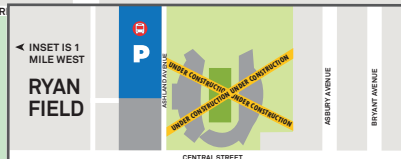

UNDERGRADUATE UNLOADING ZONES FOR NEW STUDENTS

SEPTEMBER 17, 2024 | Head to these unloading zones for your 25-minute move-in appointment.

RESIDENCE HALL/ RESIDENTIAL COLLEGE	UNLOADING ZONE	ADDRESS FOR GPS	NOTES
584 Lincoln	Patten Lot	2343 Sheridan Road, Evanston, IL 60201	Look for a purple sign reading Northwestern Entrance N
626 Emerson	University Place Lot	700 University Place, Evanston, IL 60208	Unload from the parking spaces or along the curb near your building
630 Emerson	University Place Lot	700 University Place, Evanston, IL 60208	Unload from the parking spaces or along the curb near your building
636 Emerson	University Place Lot	700 University Place, Evanston, IL 60208	Unload from the parking spaces or along the curb near your building
640 Emerson	University Place Lot	700 University Place, Evanston, IL 60208	Unload from the parking spaces or along the curb near your building
710 Emerson	University Place Lot	700 University Place, Evanston, IL 60208	Unload from the parking spaces or along the curb near your building
720 Emerson (Sigma Alpha Iota)	University Place Lot	700 University Place, Evanston, IL 60208	Unload from the parking spaces or along the curb near your building
1838 Chicago	University Place Lot	700 University Place, Evanston, IL 60208	Unload from the parking spaces or along the curb near your building
1856 Orrington	University Place Lot	700 University Place, Evanston, IL 60208	Unload from the parking spaces or along the curb near your building
1871 Orrington	University Place Lot	700 University Place, Evanston, IL 60208	Unload from the parking spaces or along the curb near your building
2303 Sheridan	Sargent Lot	2245 Sheridan Road,	Look for a purple sign reading Northwestern Entrance H
2307 Sheridan	Sargent Lot	2245 Sheridan Road, Evanston, IL 60208	Look for a purple sign reading Northwestern Entrance H