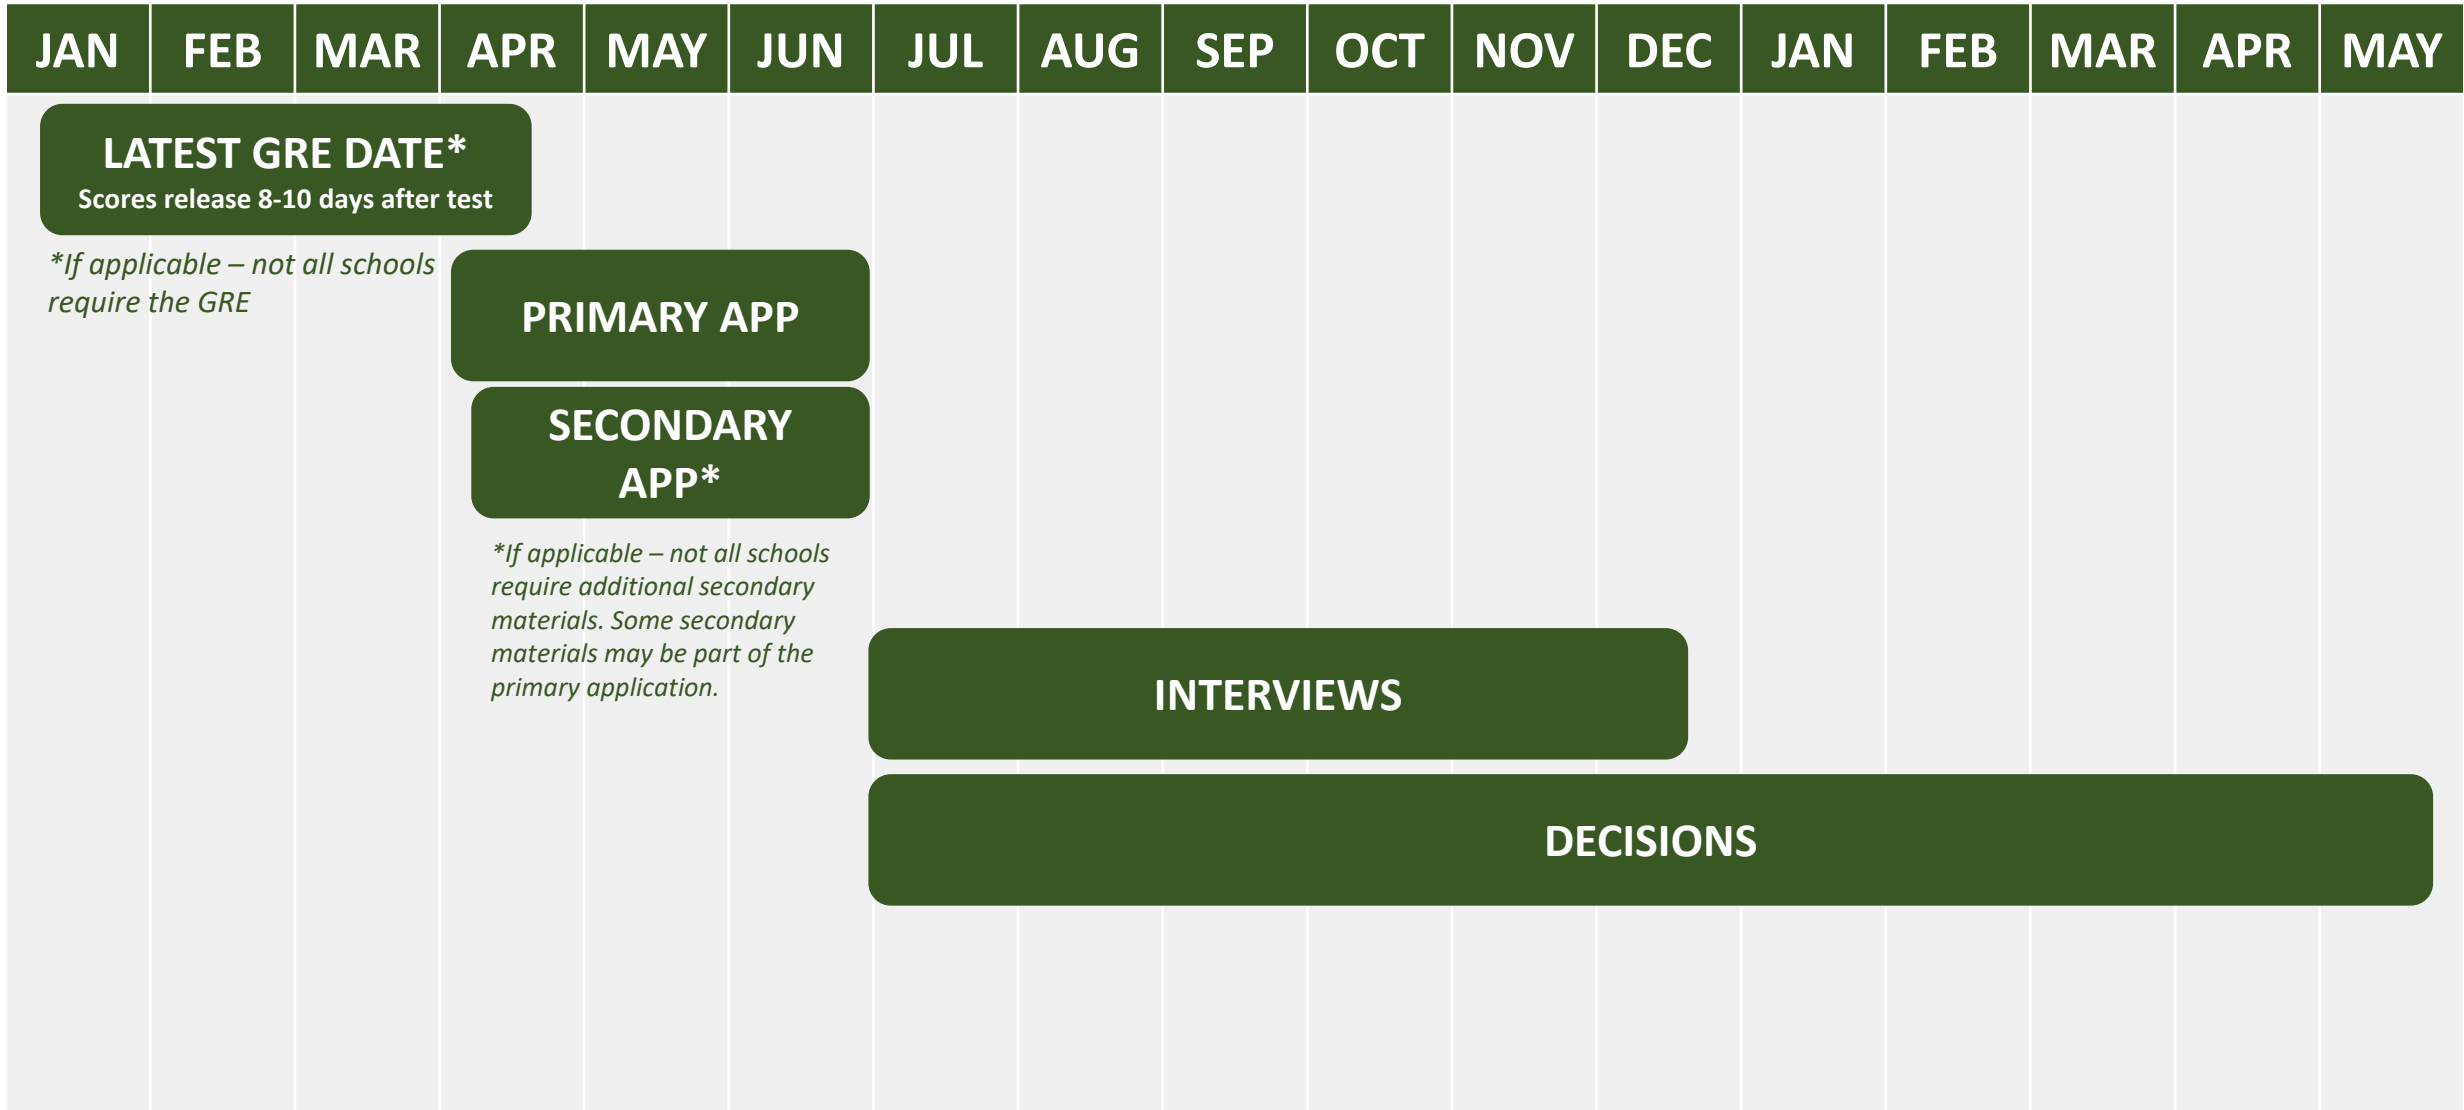

HPA Suggested Pre-Med - MD Application Timelines

Medical Schools have varying timelines with their application. While you may see later deadlines listed for a given program, HPA strongly suggests following an early application timeline as visualized below.

HPA Suggested Pre-Med - DO Application Timelines

Medical Schools have varying timelines with their application. While you may see later deadlines listed for a given program, HPA strongly suggests following an early application timeline as visualized below.

HPA Suggested Pre-Dental Application Timelines

Schools have varying timelines with their application. While you may see later deadlines listed for a given program, HPA strongly suggests following an early application timeline as visualized below.

HPA Suggested Physical Therapy (PT) Application Timelines

Schools have varying timelines with their application. While you may see later deadlines listed for a given program, HPA strongly suggests following an early application timeline as visualized below.