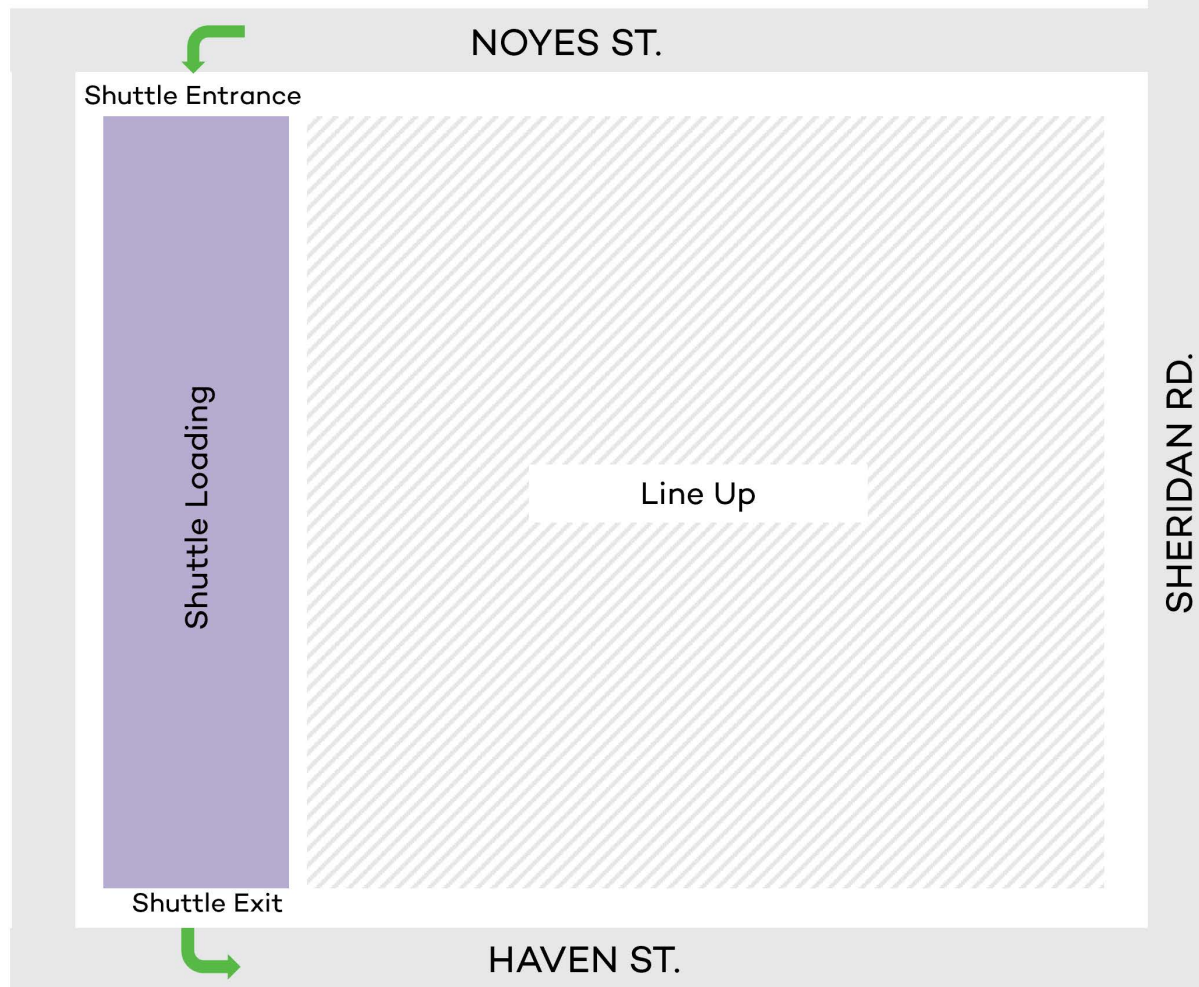

# Northwestern's On Campus Commencement Shuttle Pick Up

# Northwestern's Commencement United Center Shuttle Pick Up/Drop Off

 Shuttle Drop Off & Pick Up

 Graduate Entrance  
(North and South Atrium)

 Shuttle Parking/Line Up  
(Lot K West)