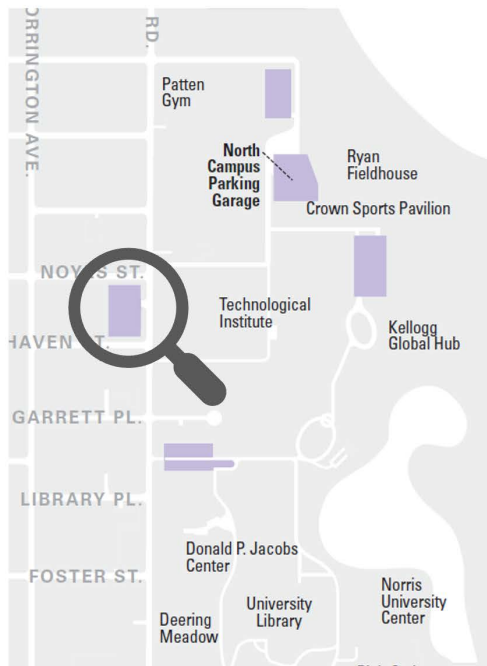

# Northwestern's On Campus Commencement Shuttle Pick Up

# Northwestern's Commencement United Center Shuttle Pick Up/Drop Off

 Shuttle Drop Off & Pick Up

 Graduate Entrance  
(North and South Atrium)

 Shuttle Parking/Line Up  
(Lot K West)