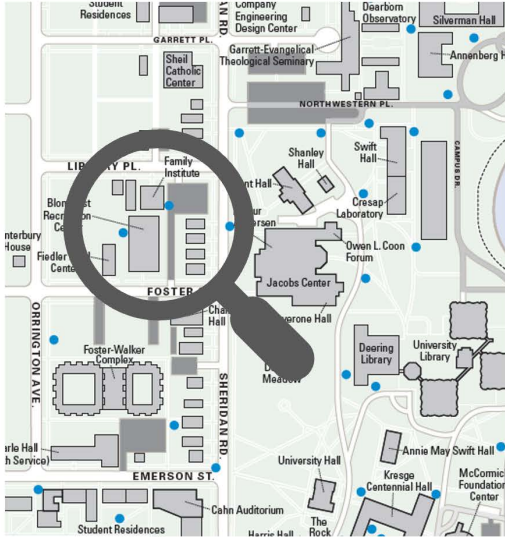

# Northwestern's On Campus Commencement Accessible Shuttle Pick Up

# Northwestern's Commencement United Center Shuttle Pick Up/Drop Off

 Shuttle Drop Off & Pick Up

 Graduate Entrance  
(North and South Atrium)

 Shuttle Parking/Line Up  
(Lot K West)