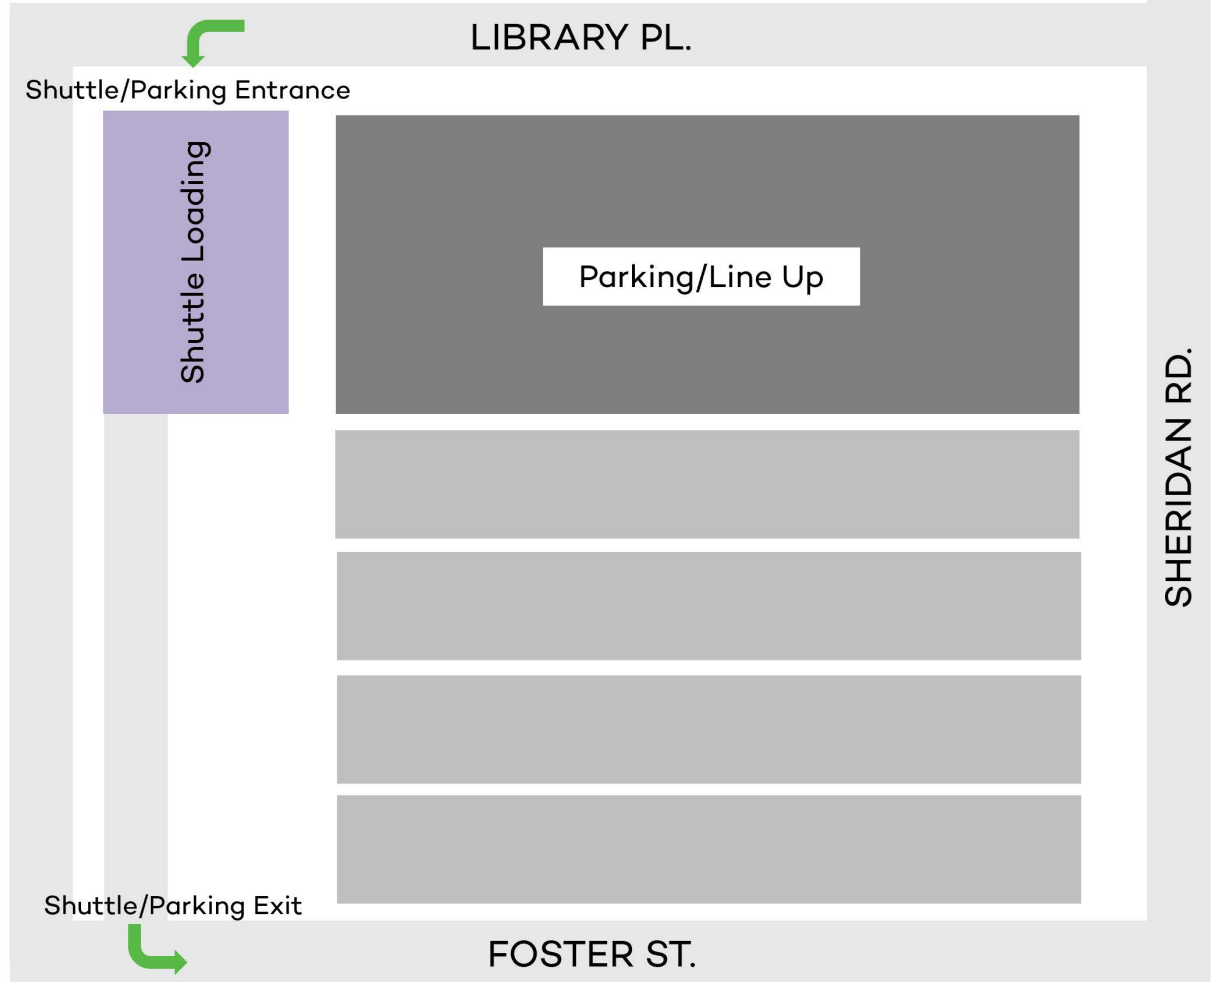

# Northwestern's On Campus Commencement Accessible Shuttle Pick Up

# Northwestern's Commencement United Center Shuttle Pick Up/Drop Off

 Shuttle Drop Off & Pick Up

 Graduate Entrance  
(North and South Atrium)

 Shuttle Parking/Line Up  
(Lot K West)