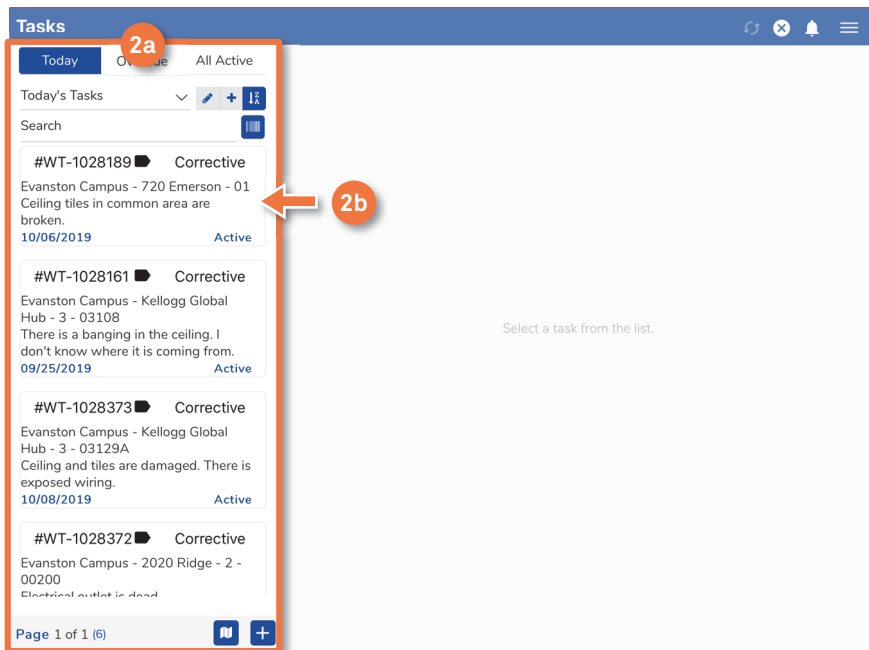

### 1 From My Dashboard:

1 Tap **Tasks Due Today**

2 Upon tapping, the **Tasks** screen will appear. On the left side of the screen will be the **Task Queue**. It will default to **Today's Tasks**.

2a View **Today's Tasks**

2b Tap on a **Work Task** to view additional details