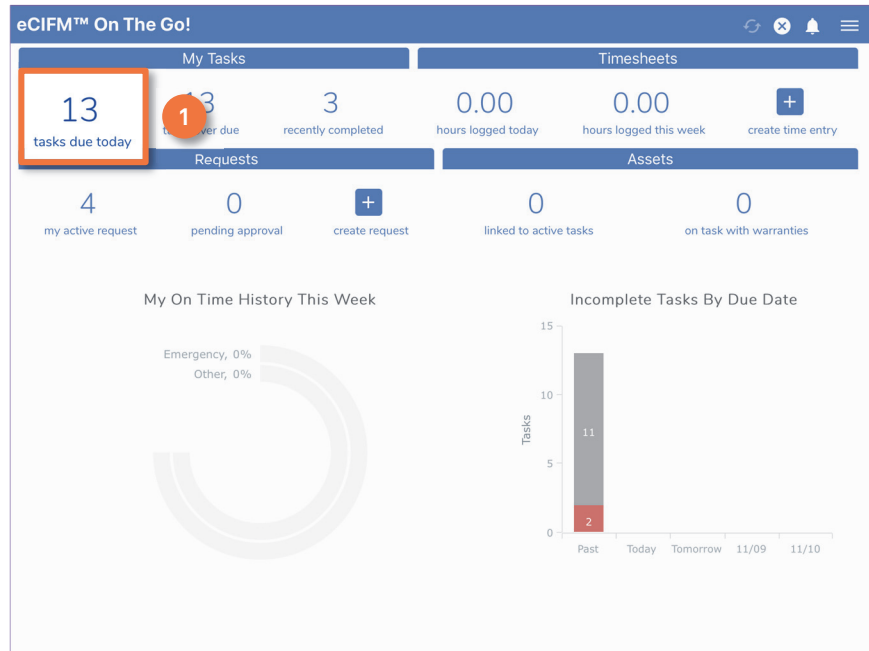

O&M TECHNICIANS & SUPERVISORS

WORK TASKS: VIEW & SEARCH MY TASKS

Provides guidance for locating the user's assigned tasks in FC Mobile (OTG)

▼ GETTING STARTED

This guide begins from the **My Dashboard** screen. For more information on logging into FC Mobile (OTG) refer to the **Access + Navigation: FC Mobile (OTG)** job aid.

DIRECTIONS:

1 From My Dashboard:

1 Tap **Tasks Due Today**