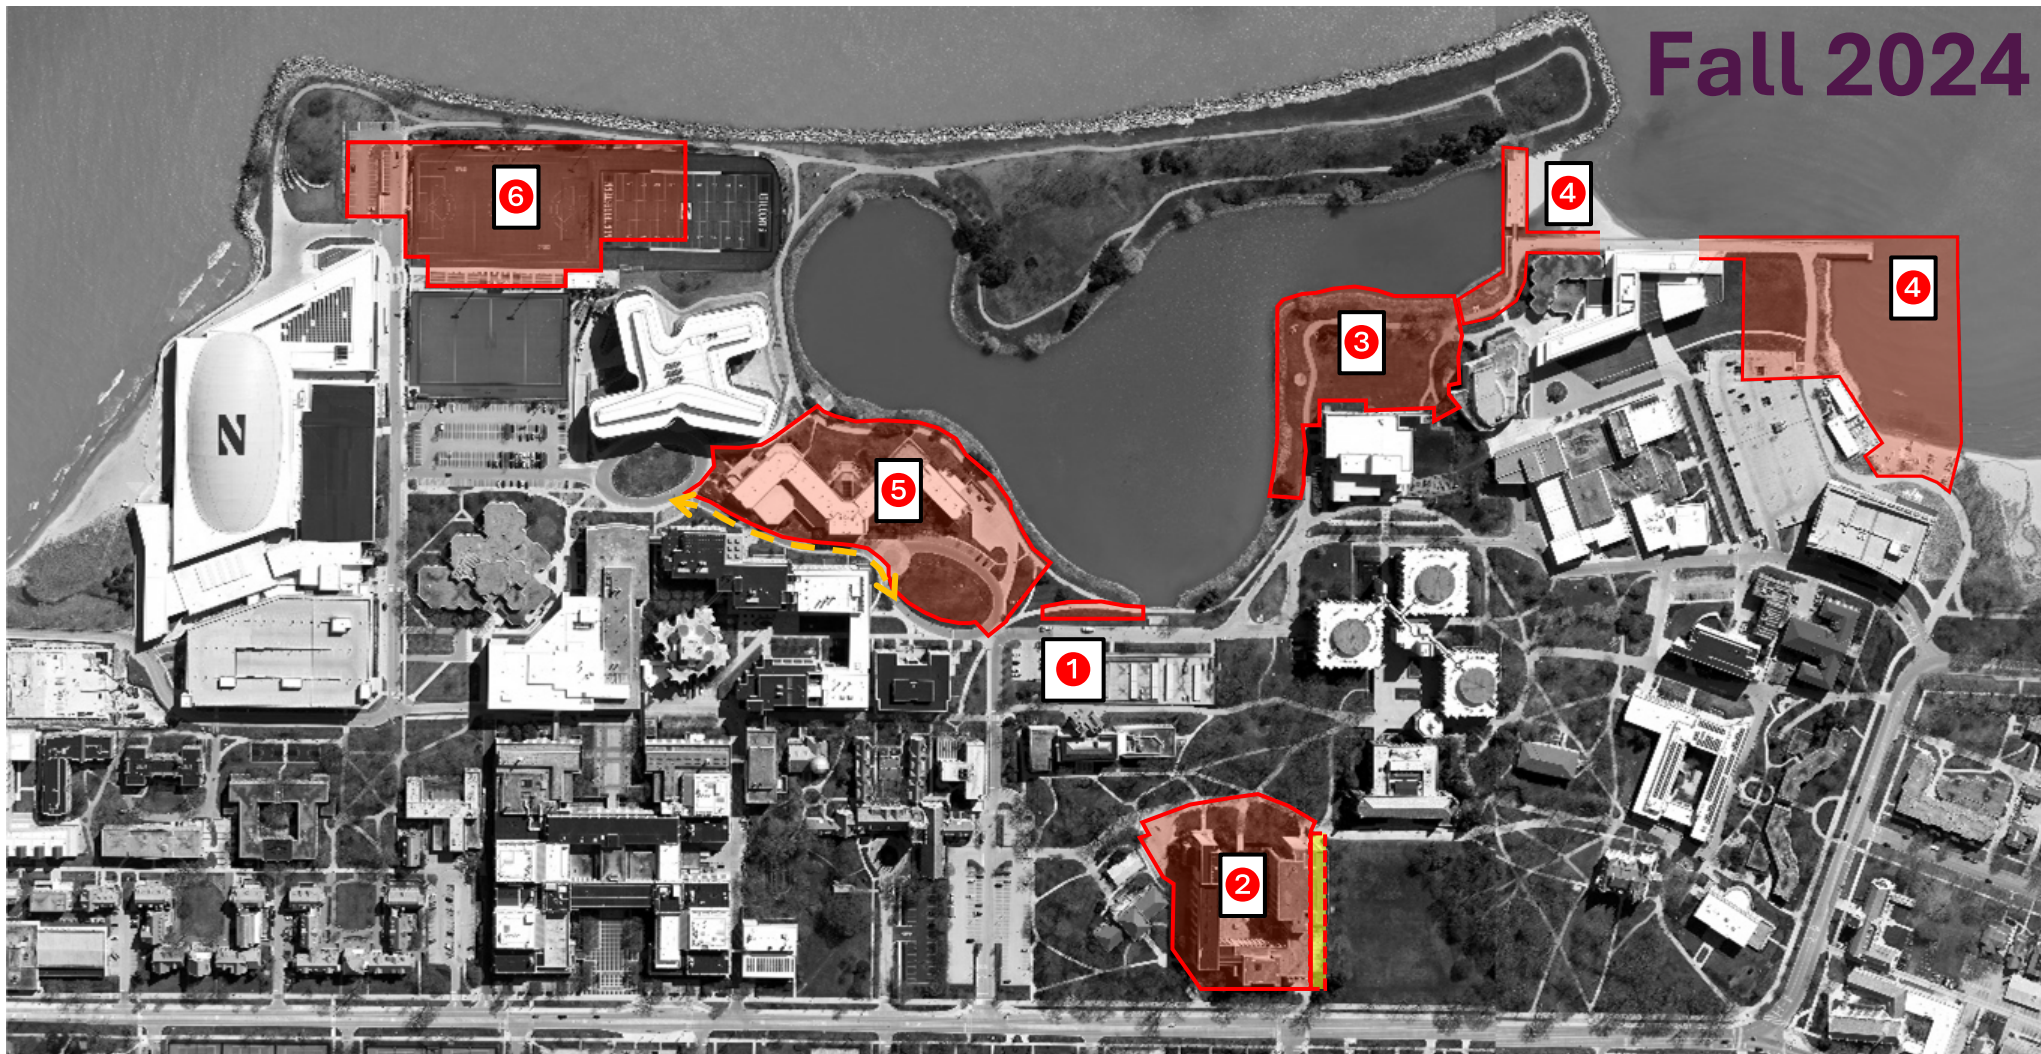

Fall 2024

1. Central Utility Plant Improvements

- Present until Fall 2025

2. Social Sciences Hub (Jacobs Center)

- Present until Winter 2027
- Deering Meadow temporary walk

3. Norris East Lawn

- Present until Fall 2025

4. Lakefill Improvements, Zone 4

- September 2024 until Spring 2025

5. Kellogg Education Center

- November 2024 until Fall 2027
- Pancoe Drive CLOSED to vehicles but open to pedestrians. Lakefront Path CLOSED*

6. Lakefront Field

- Present until November 2025
- Additional closures due to Football games

7. Deering Library CLOSED

- Present until Fall 2025

Yellow shading indicates temporary work